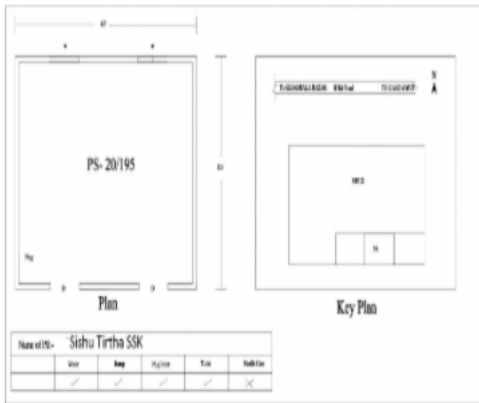

Nazri Naksha

Google Map View

Polling Station Building Front View

Polling Station Front View

Cad View

Key MAP View