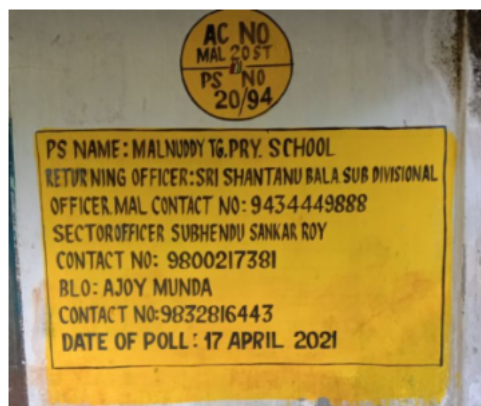

Polling Station Front View