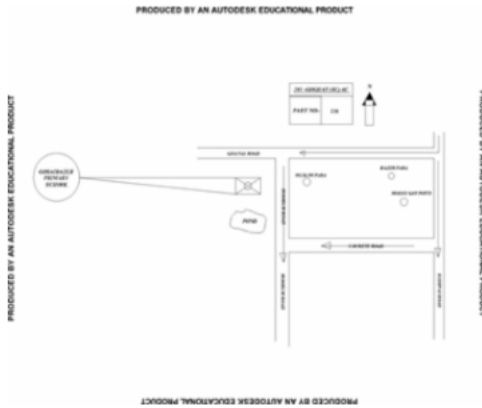

Nazri Naksha

Google Map View

Polling Station Building Front View

Polling Station Front View

Cad View

Key MAP View