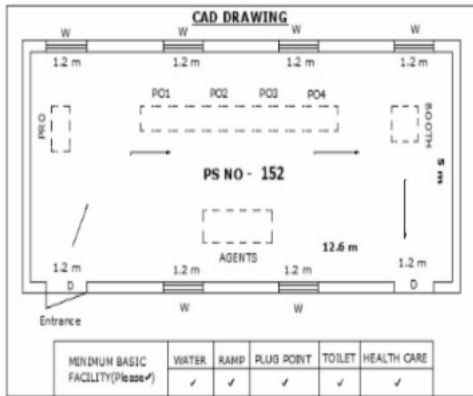

Nazri Naksha

Google Map View

Polling Station Building Front View

Polling Station Front View

Cad View

Key MAP View