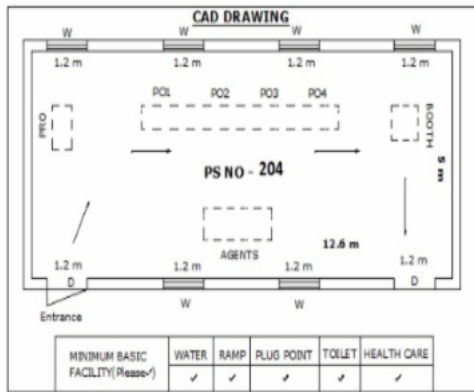

Nazri Naksha

Google Map View

Polling Station Building Front View

Polling Station Front View

Cad View

Key MAP View