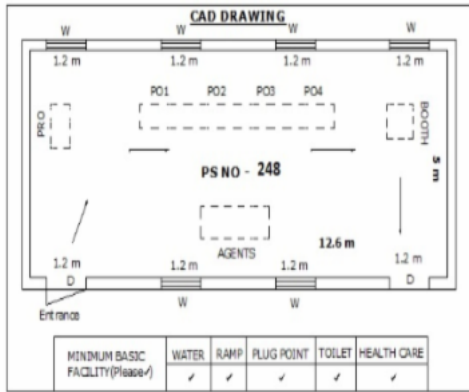

Nazri Naksha

Google Map View

Polling Station Building Front View

Polling Station Front View

Cad View

Key MAP View