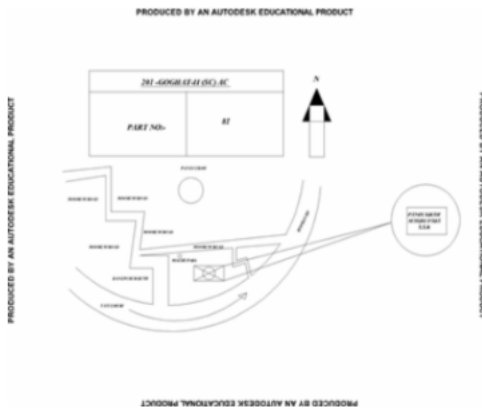

Nazri Naksha

Google Map View

Polling Station Building Front View

Polling Station Front View

Cad View

Key MAP View