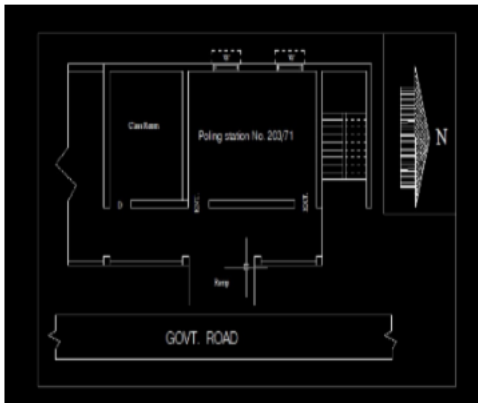

Nazri Naksha

Google Map View

Polling Station Building Front View

Polling Station Front View

Cad View

Key MAP View