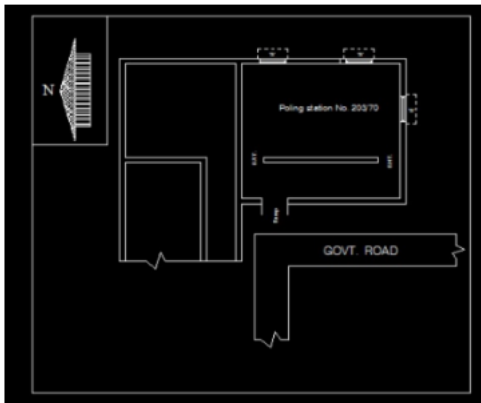

Nazri Naksha

Google Map View

Polling Station Building Front View

Polling Station Front View

Cad View

Key MAP View