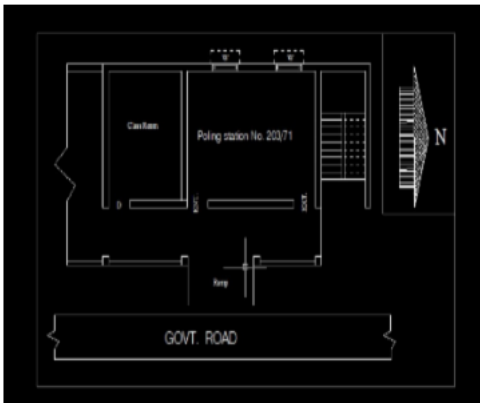

Nazri Naksha

Google Map View

Polling Station Building Front View

Polling Station Front View

Cad View

Key MAP View