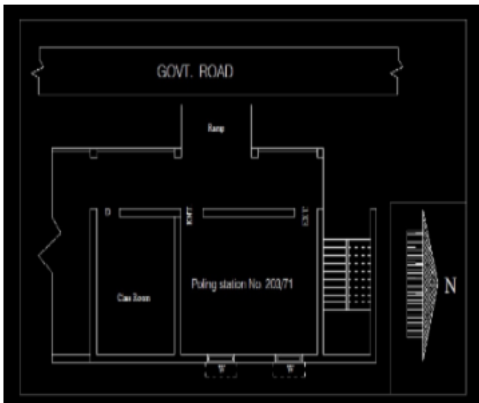

Nazri Naksha

Google Map View

Polling Station Building Front View

Polling Station Front View

Cad View

Key MAP View