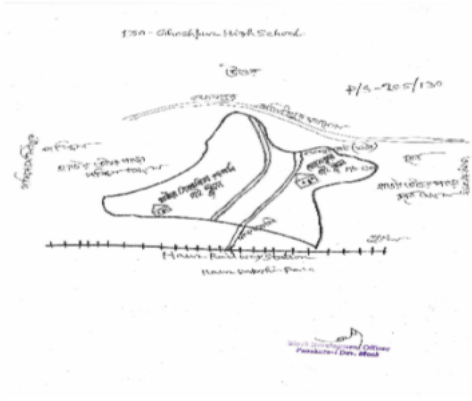

Nazri Naksha

Google Map View