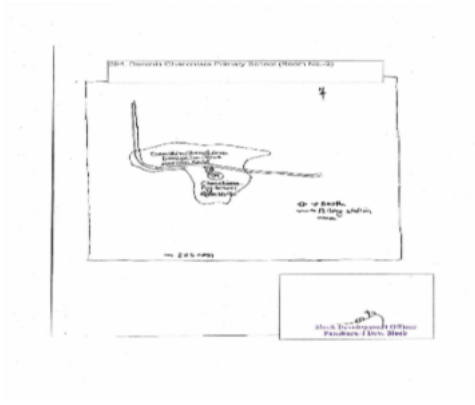

Nazri Naksha

Google Map View