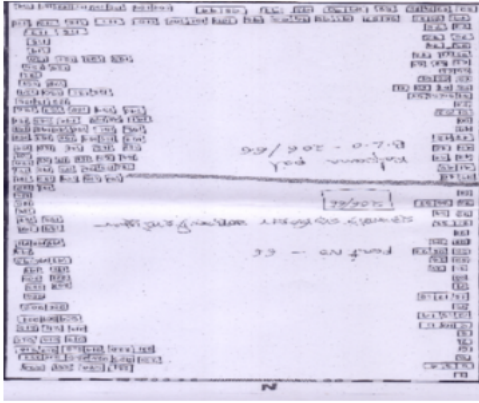

Nazri Naksha

Google Map View