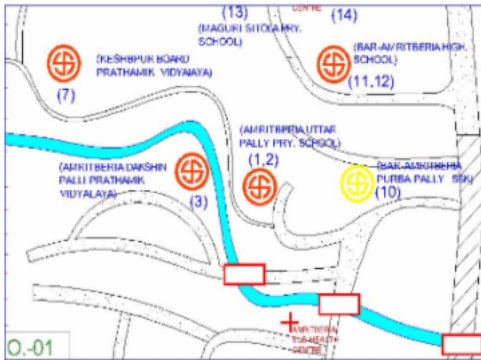

Nazri Naksha

Cad View

Key MAP View