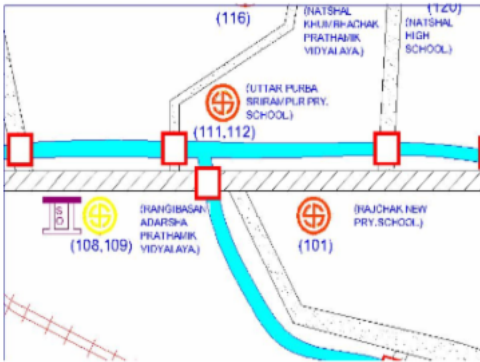

Nazri Naksha

Google Map View

Polling Station Building Front View

Polling Station Front View

Cad View

Key MAP View