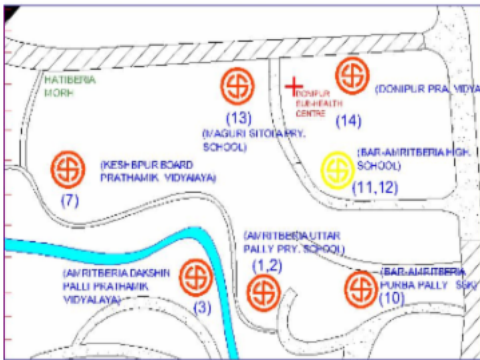

Nazri Naksha

Google Map View

Polling Station Building Front View

Polling Station Front View

Cad View

Key MAP View