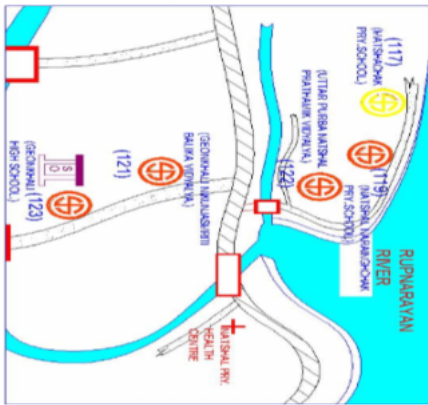

Nazri Naksha

Google Map View

Polling Station Building Front View

Polling Station Front View

Cad View

Key MAP View