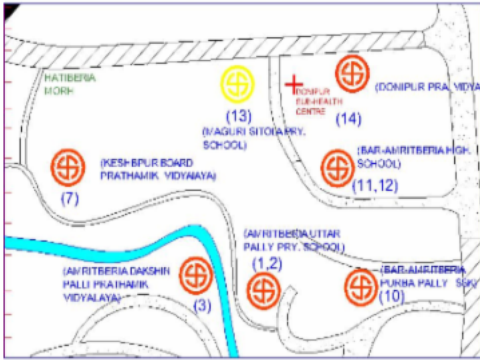

Nazri Naksha

Google Map View

Polling Station Building Front View

Polling Station Front View

Cad View

Key MAP View