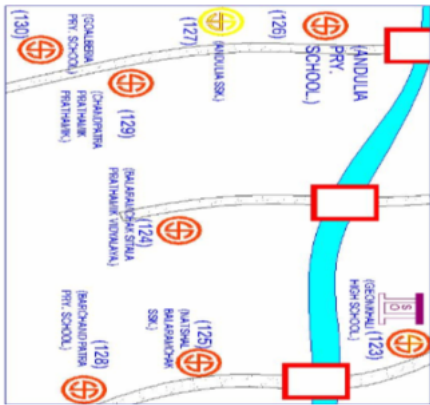

Nazri Naksha

Google Map View

Polling Station Building Front View

Polling Station Front View

Cad View

Key MAP View