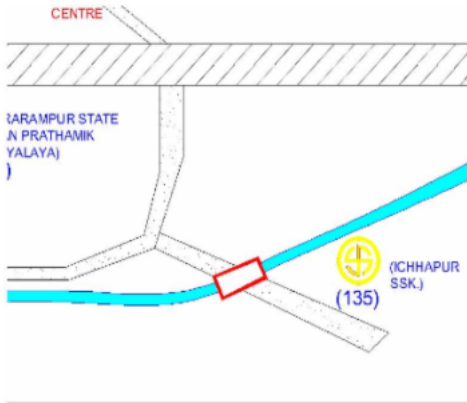

Nazri Naksha

Google Map View

Polling Station Building Front View

Polling Station Front View

Cad View

Key MAP View