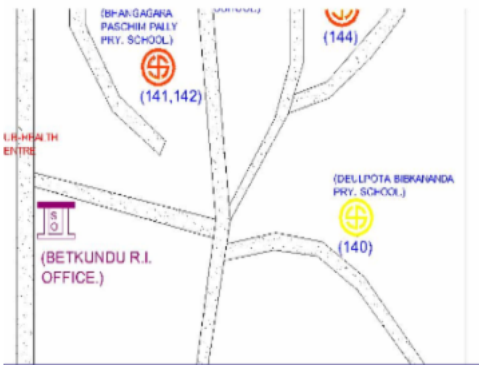

Nazri Naksha

Google Map View

Polling Station Building Front View

Polling Station Front View

Cad View

Key MAP View