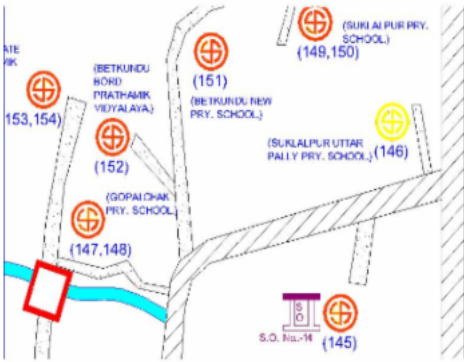

Nazri Naksha

Google Map View

Polling Station Building Front View

Polling Station Front View

Cad View

Key MAP View