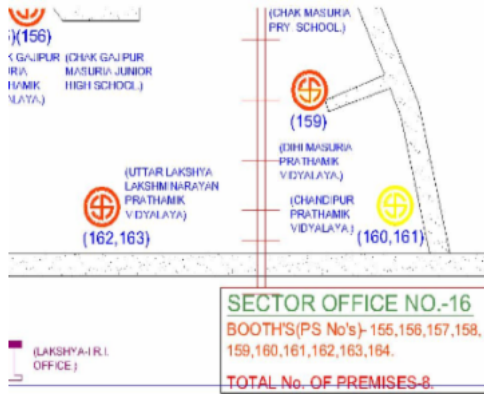

Nazri Naksha

Google Map View

Polling Station Building Front View

Polling Station Front View

Cad View

Key MAP View