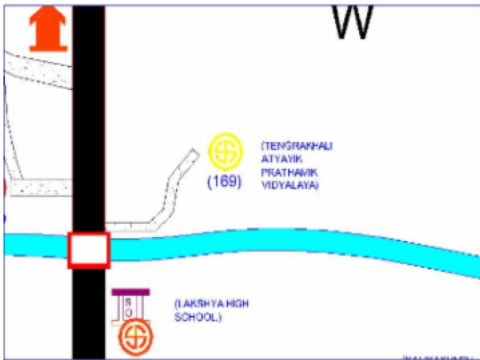

Nazri Naksha

Google Map View

Polling Station Building Front View

Polling Station Front View

Cad View

Key MAP View