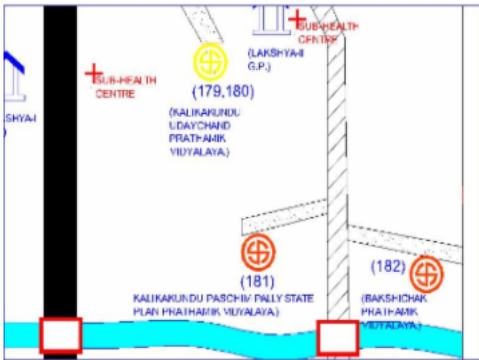

Nazri Naksha

Google Map View

Polling Station Building Front View

Polling Station Front View

Cad View

Key MAP View