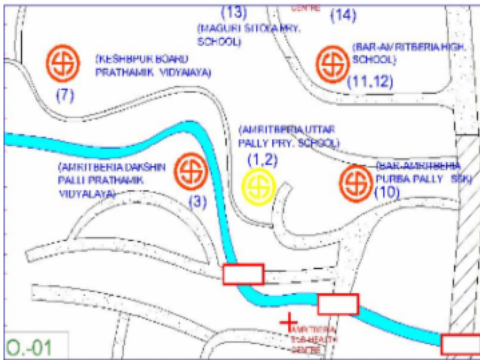

Nazri Naksha

Google Map View

Polling Station Building Front View

Polling Station Front View

Cad View

Key MAP View