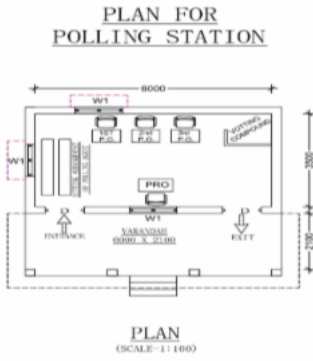

Nazri Naksha

Google Map View

Polling Station Building Front View

Polling Station Front View

Cad View

Key MAP View