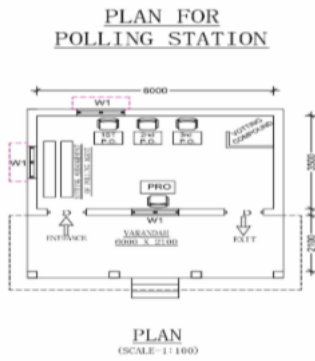

Nazri Naksha

Google Map View

Polling Station Building Front View

Polling Station Front View

Cad View

Key MAP View