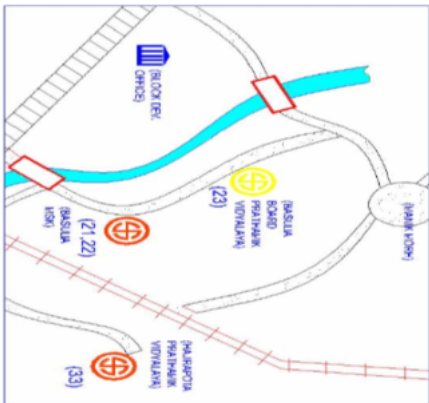

Nazri Naksha

Google Map View

Polling Station Building Front View

Polling Station Front View

Cad View

Key MAP View