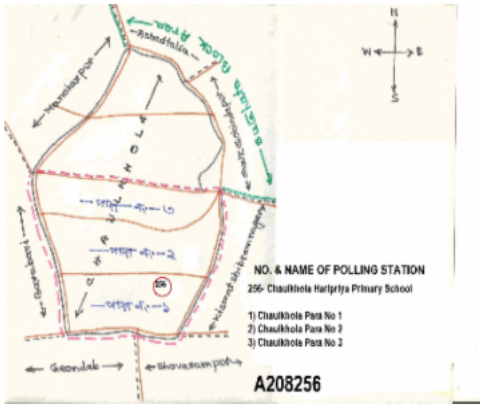

Nazri Naksha

Google Map View