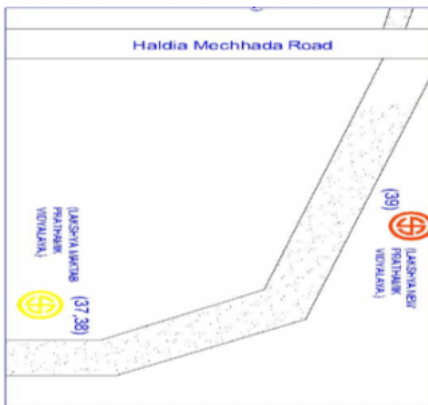

Nazri Naksha

Google Map View

Polling Station Building Front View

Polling Station Front View

Cad View

Key MAP View