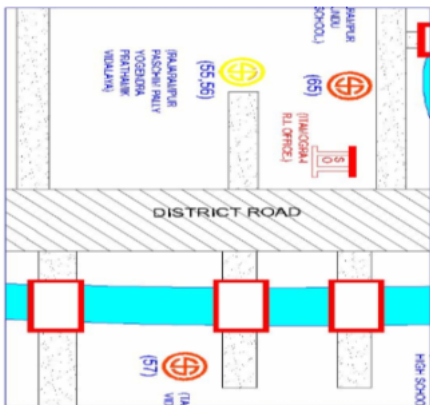

Nazri Naksha

Google Map View

Polling Station Building Front View

Polling Station Front View

Cad View

Key MAP View