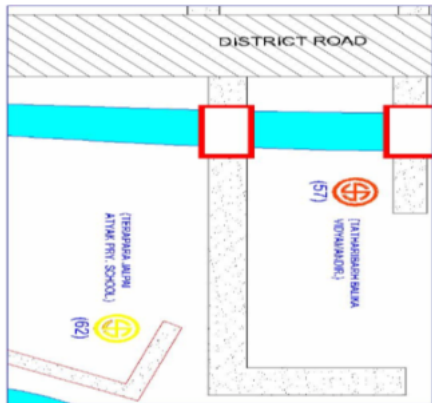

Nazri Naksha

Google Map View

Polling Station Building Front View

Polling Station Front View

Cad View

Key MAP View