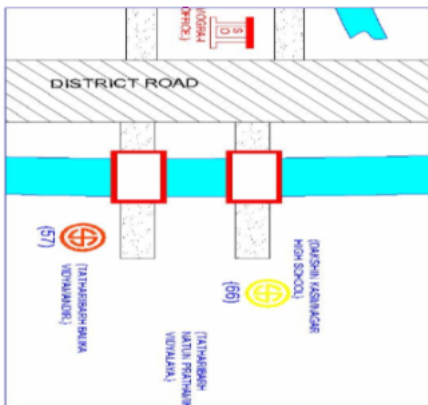

Nazri Naksha

Google Map View

Polling Station Building Front View

Polling Station Front View

Cad View

Key MAP View