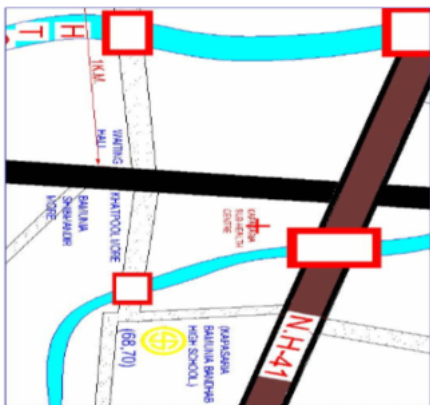

Nazri Naksha

Google Map View

Polling Station Building Front View

Polling Station Front View

Cad View

Key MAP View