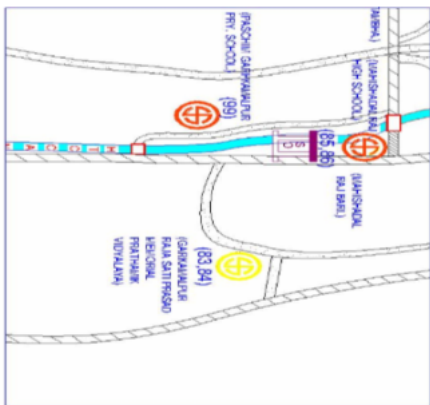

Nazri Naksha

Google Map View

Polling Station Building Front View

Polling Station Front View

Cad View

Key MAP View