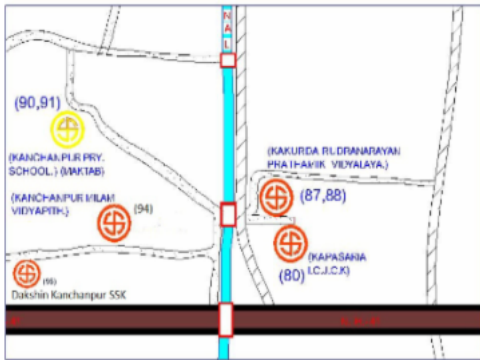

Nazri Naksha

Google Map View

Polling Station Building Front View

Polling Station Front View

Cad View

Key MAP View