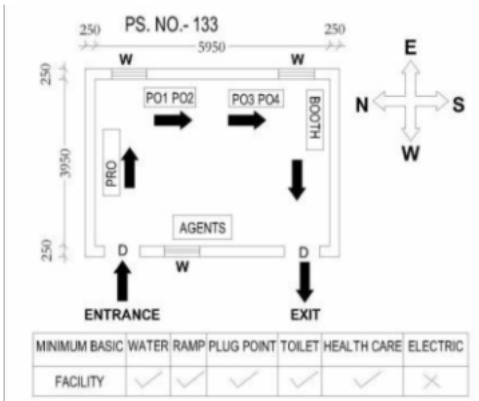

Nazri Naksha

Google Map View

Polling Station Building Front View

Polling Station Front View

Cad View

Key MAP View