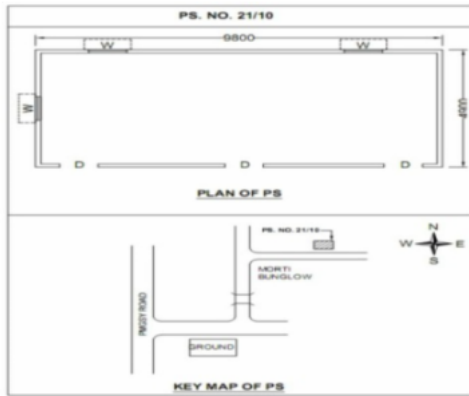

Nazri Naksha

Google Map View

Polling Station Building Front View

Polling Station Front View

Cad View

Key MAP View