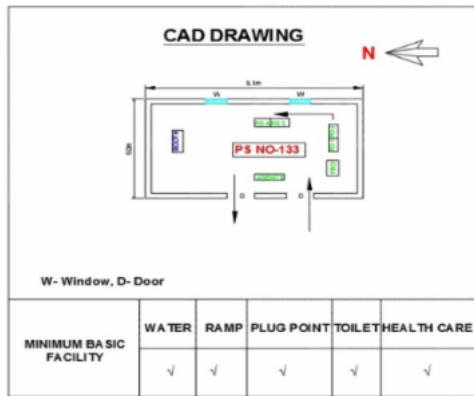

Nazri Naksha

Google Map View

Polling Station Building Front View

Polling Station Front View

Cad View

Key MAP View