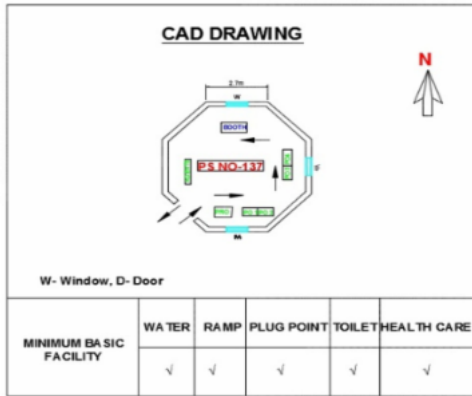

Nazri Naksha

Google Map View

Polling Station Building Front View

Polling Station Front View

Cad View

Key MAP View