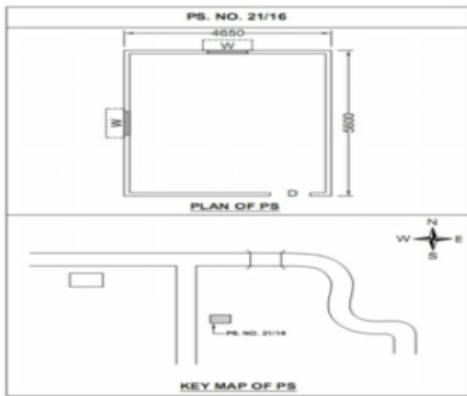

Nazri Naksha

Google Map View

Polling Station Building Front View

Polling Station Front View

Cad View

Key MAP View