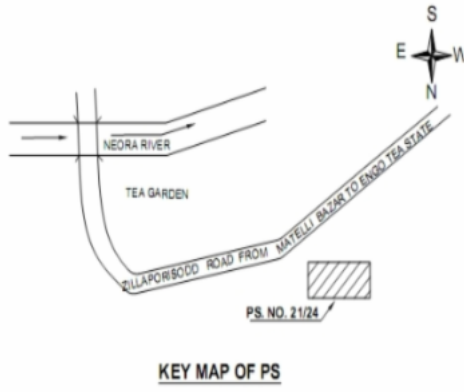

Nazri Naksha

KEY MAP OF PS