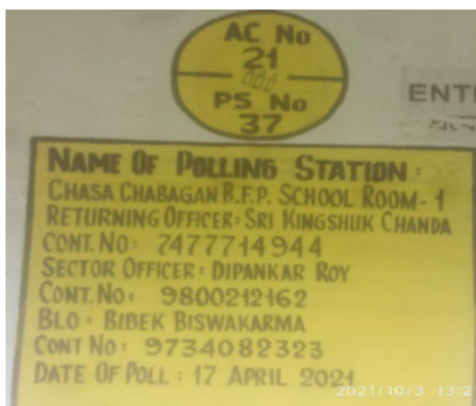

Polling Station Front View