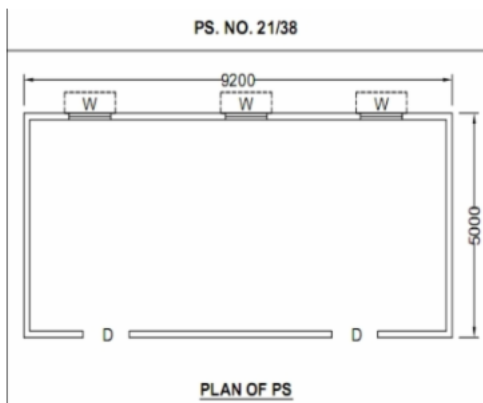

Nazri Naksha

Google Map View

Polling Station Building Front View

Polling Station Front View

Cad View

Key MAP View