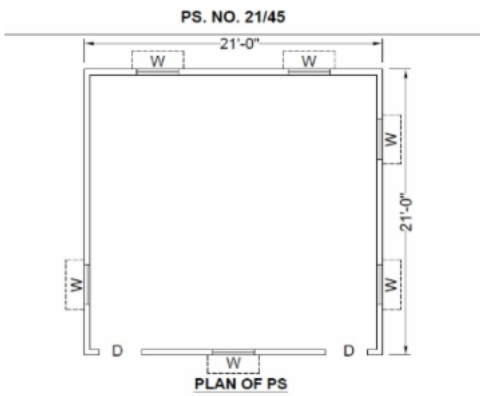

Nazri Naksha

Google Map View

Polling Station Building Front View

Polling Station Front View

Cad View

Key MAP View