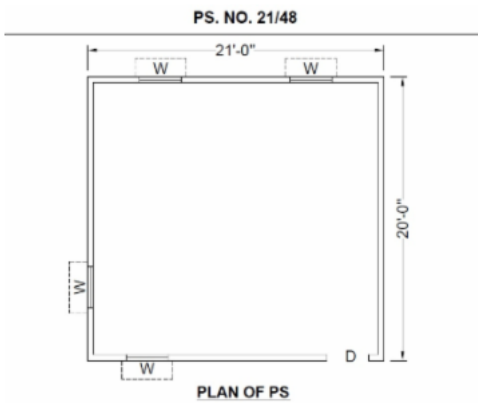

Nazri Naksha

Google Map View

Polling Station Building Front View

Polling Station Front View

Cad View

Key MAP View