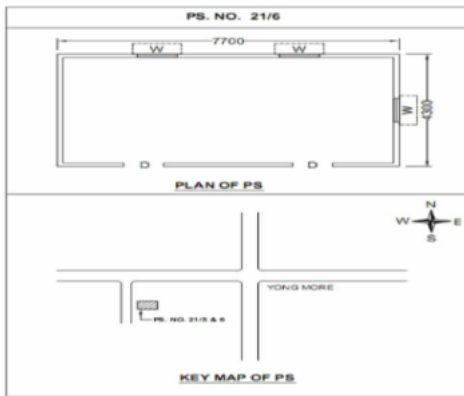

Nazri Naksha

Google Map View

Polling Station Building Front View

Polling Station Front View

Cad View

Key MAP View