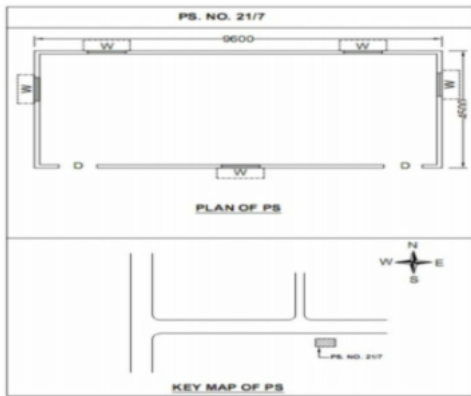

Nazri Naksha

Google Map View

Polling Station Building Front View

Polling Station Front View

Cad View

Key MAP View